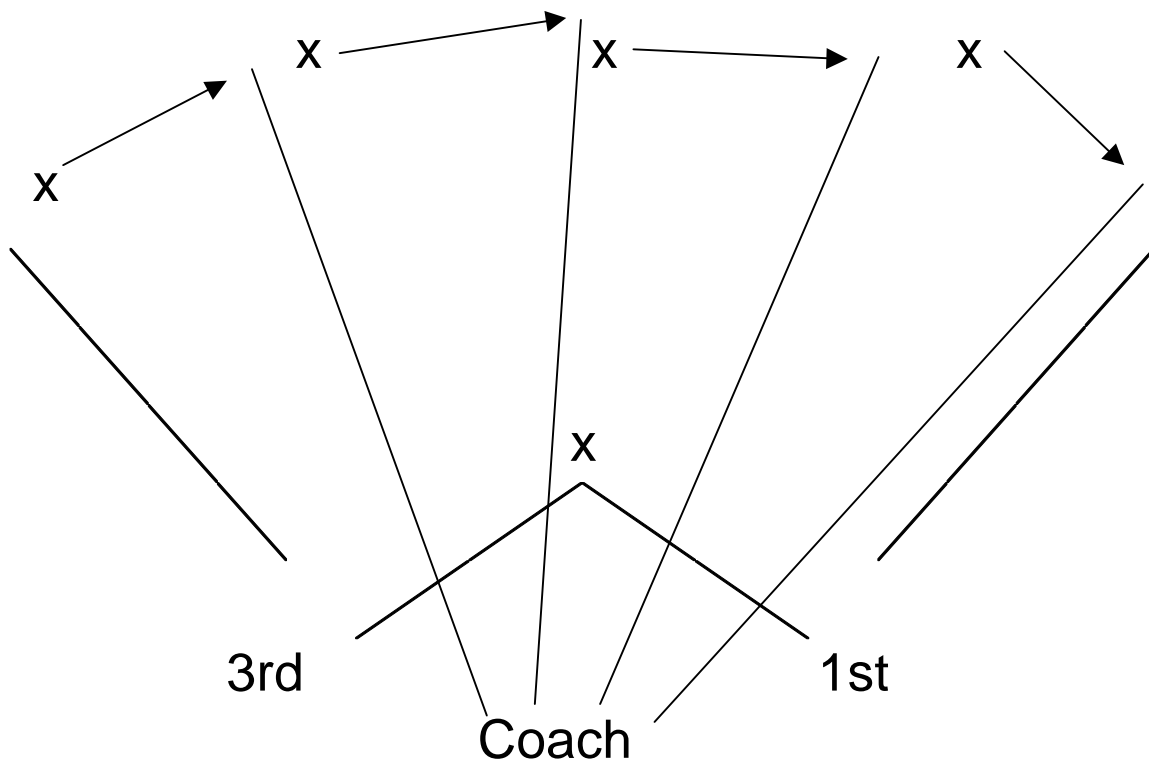

Lat Fly Ball Drill

Outfielder starts on left field line, coach hits ball making outfielder run to ball. OF catches ball and throws into player at 2nd base. Repeat until outfielder is at right field line.